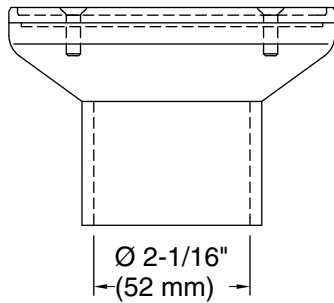

Color tiles intended for reference only.

Color	Code	Description
	CP	Polished Chrome
	BN	Vibrant® Brushed Nickel

Technical Information

All product dimensions are nominal.

Drain included: Yes

Notes

Install this product according to the installation instructions.