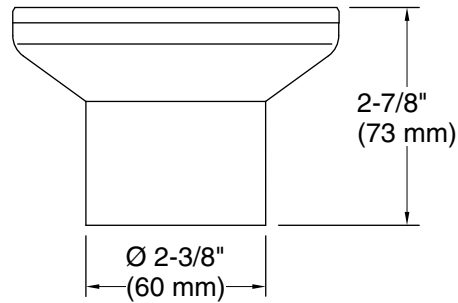

Color tiles intended for reference only.

Color	Code	Description
	CP	Polished Chrome
	BN	Vibrant® Brushed Nickel

Technical Information

All product dimensions are nominal.

Drain included: Yes

Notes

Install this product according to the installation instructions.